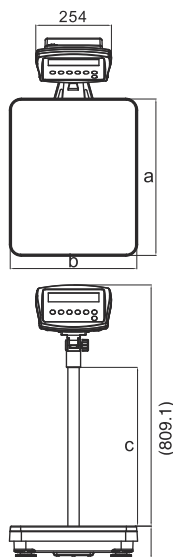

KW Weighing Platform Scales

General Specifications

- Capacities 30kg~600kg
- Display 24mm digit LCD display, with white LED backlight
- Keyboard 7keys(Membrane keyboard)
- Housing ABS plastic indicator
- Max. Divisions 3,000e; 15,000d
- Load cell excitation voltage 5V/150mA
- ADC Sigma delta
- ADC update $\leq 1/10$ second
- Operate Temp $-10^{\circ}\text{C} \sim +40^{\circ}\text{C}$
- Power AC adapter (12V/500mA), rechargeable battery (6V/4Ah)
- Gross weight 16.4kg(SKW), 18.3kg(MKW), 65.4kg(LKW)

- Application: 1. Check weighing 2. Simply piece counting
3. Animal weighing 4. Weighing units conversion
- Battery provide up to 70 hours of continuous use (without backlight)
- Optional RS-232 interface can connect to computer or printer
- Optional initial-verification

KW Weighing Platform Scales

Model Name	Capacity	Readability	Division	Approx. weight	Approval
SKW-30K	30kg	2g	15,000d	16.4kg	CE
SKW-60K	60kg	5g	15,000d	16.4kg	CE
SKW-150K	150kg	10g	15,000d	16.4kg	CE
MKW-60K	60kg	5g	15,000d	18.3kg	CE
MKW-150K	150kg	10g	15,000d	18.3kg	CE
MKW-300K	300kg	20g	15,000d	18.3kg	CE
LKW-300K	300kg	20g	15,000d	65.4kg	CE
LKW-600K	600kg	50g	15,000d	65.4kg	CE
SKW-30K-M	30kg	10g	3,000e	16.4kg	CE, OIML
SKW-60K-M	60kg	20g	3,000e	16.4kg	CE, OIML
SKW-150K-M	150kg	50g	3,000e	16.4kg	CE, OIML
MKW-60K-M	60kg	20g	3,000e	18.3kg	CE, OIML
MKW-150K-M	150kg	50g	3,000e	18.3kg	CE, OIML
MKW-300K-M	300kg	100g	3,000e	18.3kg	CE, OIML
LKW-300K-M	300kg	100g	3,000e	65.4kg	CE, OIML
LKW-600K-M	600kg	200g	3,000e	65.4kg	CE, OIML

Options

Dimensions(mm)

	SKW	MKW	LKW
a	450	520	800
b	350	420	600
c	600	600	660

Print formats

NO.: 1
GS: 4.240KG

DATE: 2012/03/07
TIME: 19:06:37
NO.: 1
GS: 4.235KG

DATE: 2012/03/07
TIME: 19:08:26
NO.: 2
NT: 4.235KG
TW: 1.810KG
GW: 6.045KG