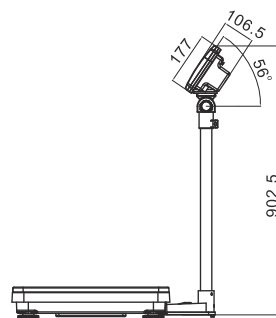

KW Weighing Platform Scales

General Specifications

- Capacities 30kg~600kg
- Display 24mm digit LCD display, with white LED backlight
- Keyboard 7keys(Membrane keyboard)
- Housing ABS plastic indicator
- Max. Divisions 3,000e; 15,000d
- Load cell excitation voltage 5V/150mA
- ADC Sigma delta
- ADC update $\leq 1/10$ second
- Operate Temp $-10^{\circ}\text{C} \sim +40^{\circ}\text{C}$
- Power AC adapter (12V/500mA), rechargeable battery (6V/4Ah)
- Gross weight 16.4kg(SKW), 18.3kg(MKW), 65.4kg(LKW)

KW Weighing Platform Scales

Model Name	Capacity	Readability	Division	Approx. weight	Approval
SKW-30K	30kg	2g	15,000d	16.4kg	CE
SKW-60K	60kg	5g	15,000d	16.4kg	CE
SKW-150K	150kg	10g	15,000d	16.4kg	CE
MKW-60K	60kg	5g	15,000d	18.3kg	CE
MKW-150K	150kg	10g	15,000d	18.3kg	CE
MKW-300K	300kg	20g	15,000d	18.3kg	CE
LKW-300K	300kg	20g	15,000d	65.4kg	CE
LKW-600K	600kg	50g	15,000d	65.4kg	CE
SKW-30K-M	30kg	10g	3,000e	16.4kg	CE, OIML
SKW-60K-M	60kg	20g	3,000e	16.4kg	CE, OIML
SKW-150K-M	150kg	50g	3,000e	16.4kg	CE, OIML
MKW-60K-M	60kg	20g	3,000e	18.3kg	CE, OIML
MKW-150K-M	150kg	50g	3,000e	18.3kg	CE, OIML
MKW-300K-M	300kg	100g	3,000e	18.3kg	CE, OIML
LKW-300K-M	300kg	100g	3,000e	65.4kg	CE, OIML
LKW-600K-M	600kg	200g	3,000e	65.4kg	CE, OIML

Options

Dimensions(mm)

	SKW	MKW	LKW
a	450	520	800
b	350	420	600
c	600	600	660

Print formats

NO.: 1
GS: 4.240KG

DATE: 2012/03/07
TIME: 19:06:37
NO.: 1
GS: 4.235KG

DATE: 2012/03/07
TIME: 19:08:26
NO.: 2
NT: 4.235KG
TW: 1.810KG
GW: 6.045KG

DATE: 2012/03/07
TIME: 19:10:54
TOTAL

NO: 3
Total: 12.705KG

DATE: 2012/03/07
TIME: 19:09:03
NO.: 1
GS: 4.235KG
TOTAL: 4.235KG

DATE: 2012/03/07
TIME: 19:10:48
NO.: 3
NT: 4.235KG
TW: 1.810KG
GW: 6.045KG
TOTAL: 12.705KG