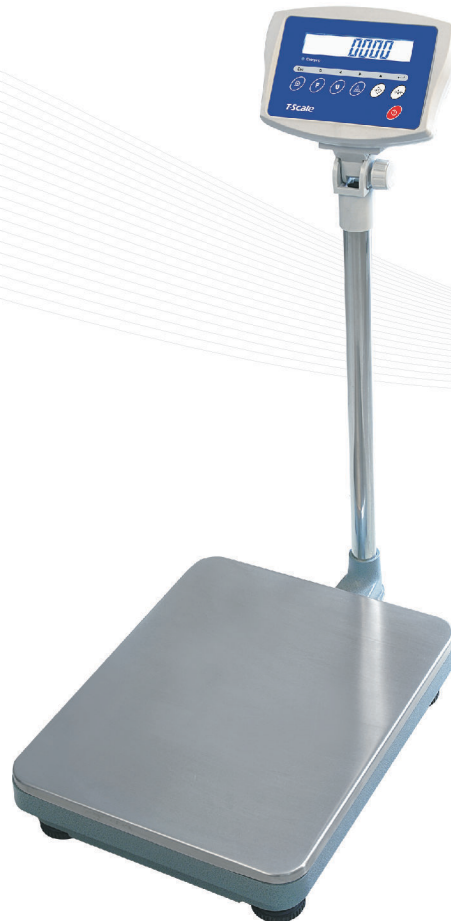

KW Weighing Platform Scales

General Specifications

- Capacities 30kg~600kg
- Display 24mm digit LCD display, with white LED backlight
- Keyboard 7keys(Membrane keyboard)
- Housing ABS plastic indicator
- Max. Divisions 3,000e; 15,000d
- Load cell excitation voltage 5V/150mA
- ADC Sigma delta
- ADC update $\leq 1/10$ second
- Operate Temp $-10^{\circ}\text{C} \sim +40^{\circ}\text{C}$
- Power AC adapter (12V/500mA), rechargeable battery (6V/4Ah)
- Gross weight 16.4kg(SKW), 18.3kg(MKW), 65.4kg(LKW)

- Application: 1. Check weighing 2. Simply piece counting
3. Animal weighing 4. Weighing units conversion
- Battery provide up to 70 hours of continuous use (without backlight)
- Optional RS-232 interface can connect to computer or printer
- Optional initial-verification

KW Weighing Platform Scales

Model Name	Capacity	Readability	Division	Approx. weight	Approval
SKW-30K	30kg	2g	15,000d	16.4kg	CE
SKW-60K	60kg	5g	15,000d	16.4kg	CE
SKW-150K	150kg	10g	15,000d	16.4kg	CE
MKW-60K	60kg	5g	15,000d	18.3kg	CE
MKW-150K	150kg	10g	15,000d	18.3kg	CE
MKW-300K	300kg	20g	15,000d	18.3kg	CE
LKW-300K	300kg	20g	15,000d	65.4kg	CE
LKW-600K	600kg	50g	15,000d	65.4kg	CE
SKW-30K-M	30kg	10g	3,000e	16.4kg	CE, OIML
SKW-60K-M	60kg	20g	3,000e	16.4kg	CE, OIML
SKW-150K-M	150kg	50g	3,000e	16.4kg	CE, OIML
MKW-60K-M	60kg	20g	3,000e	18.3kg	CE, OIML
MKW-150K-M	150kg	50g	3,000e	18.3kg	CE, OIML
MKW-300K-M	300kg	100g	3,000e	18.3kg	CE, OIML
LKW-300K-M	300kg	100g	3,000e	65.4kg	CE, OIML
LKW-600K-M	600kg	200g	3,000e	65.4kg	CE, OIML