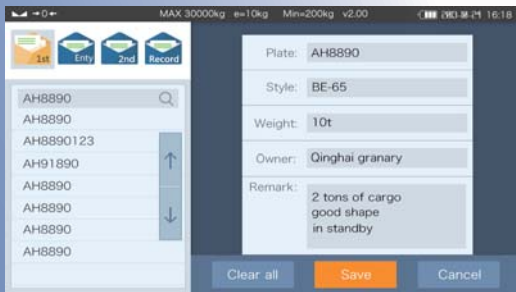

- **Graphic operation interface**

Graphic interactive operation interface, quick and easy to use. It help you increase productivity and avoid mistakes.

- **Multilingual information management system**

Computerized product management system, easily input and call out PLU. It support multi-language operating environment.

- **Customized daily and product report**

It support produce diversyied daily reoprts and product report on screen or export to a PC software.

- **Versatility in receipts and labels**

By RS-232, It can connected to a ticket or label printer. Many ticket and label formats can be selected from display. Also Customized printing format available for different customers' needs.

Peripherals: