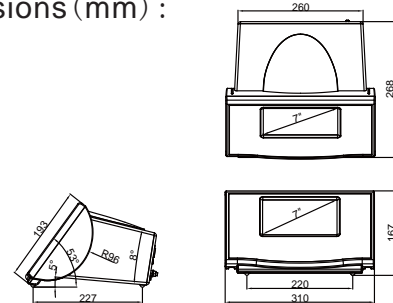

Peripherals:

TTC Software

Keyboard

Printer

Camera

Remote Display

Mouse

Dimensions (mm) :